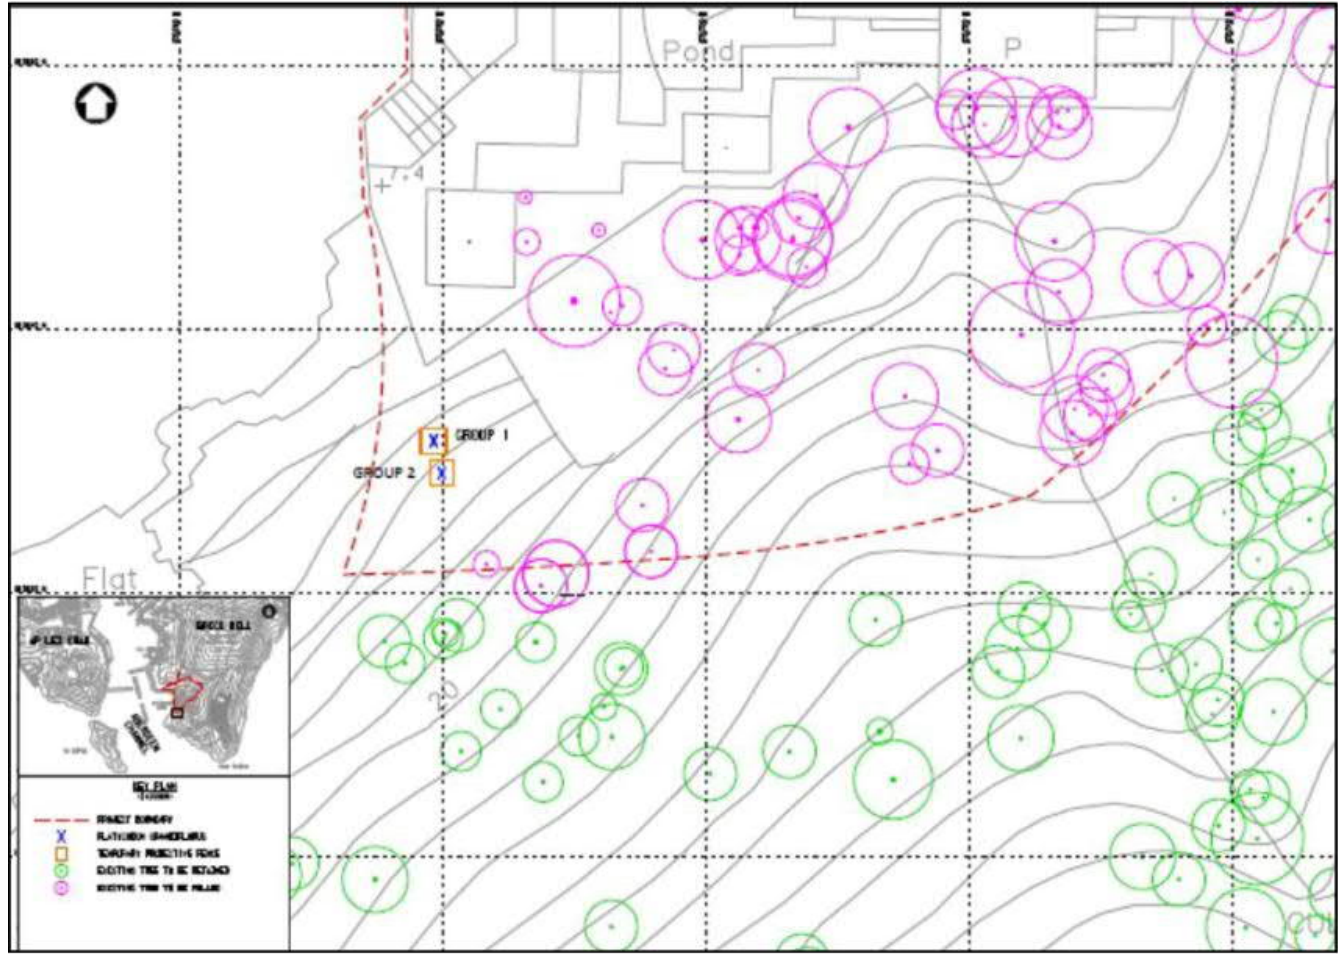

L. Ecological Inspection Records

Figure 1 – Location of Two Groups of *Platycodon Grandiflorus*

Figure 2: Vantage point and result for Roosting Activities of Ardeids in Peak Wintering Season

Photo 1 – Current situation of fencing and warning sign