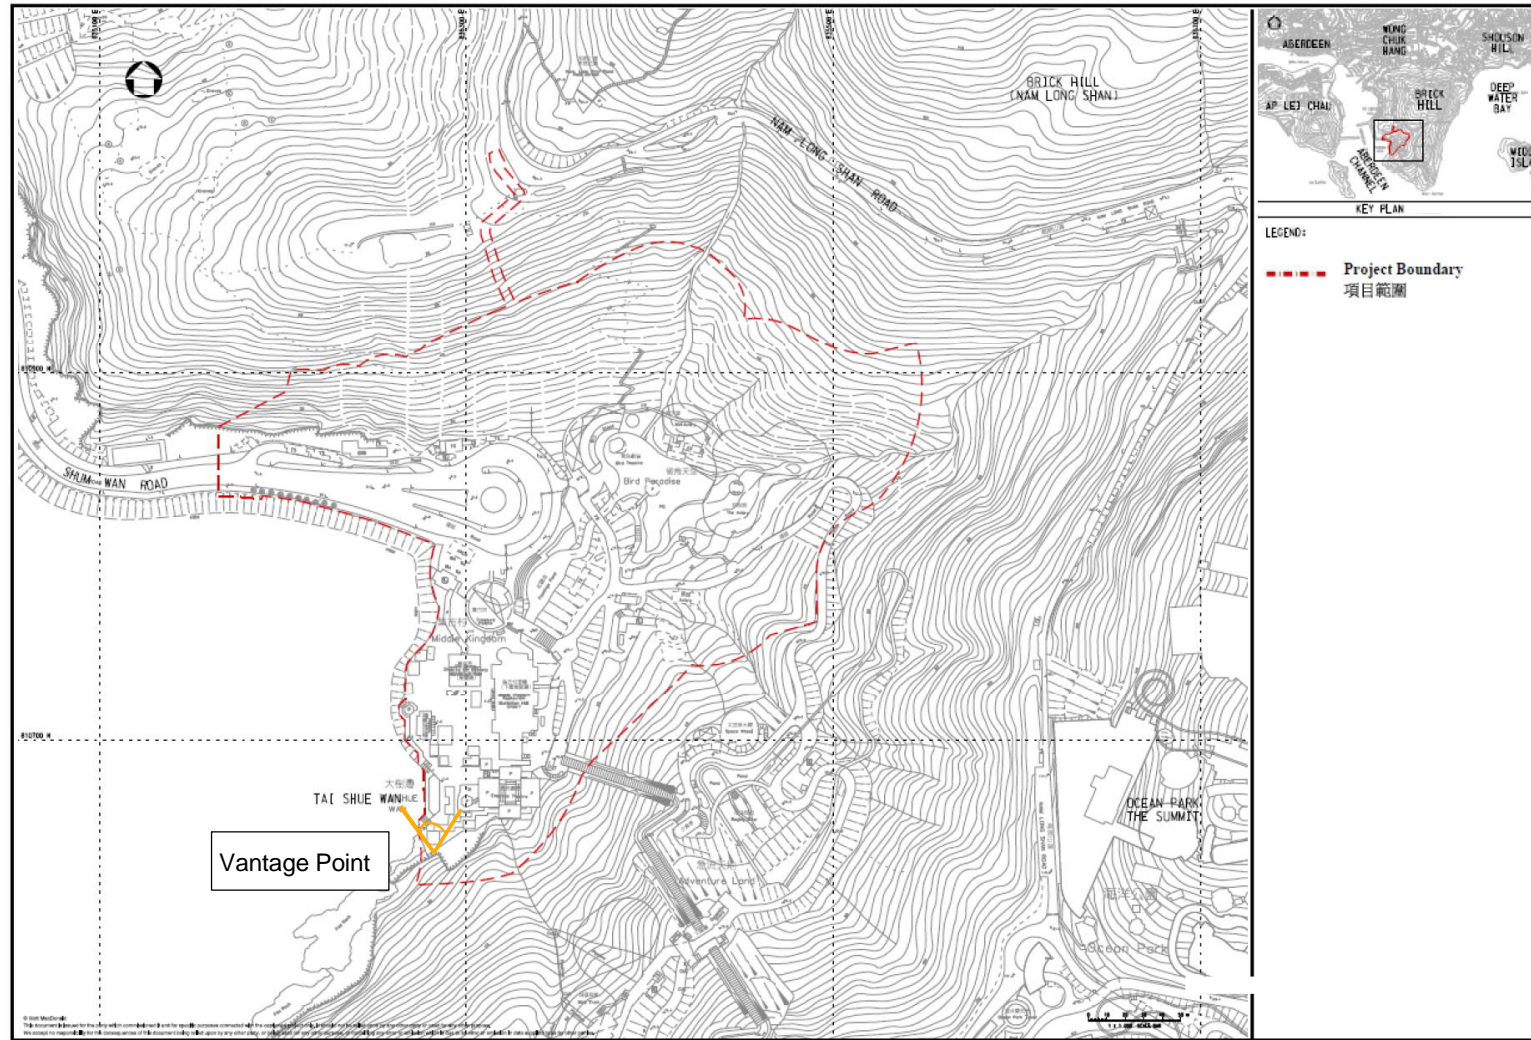

L. Ecological Inspection Records

Figure 1 – Location of Two Groups of *Platycodon Grandiflorus*

Figure 2: Vantage point and result for Roosting Activities of Ardeids in Peak Wintering Season

Photo 1 – Current situation of fencing and warning sign